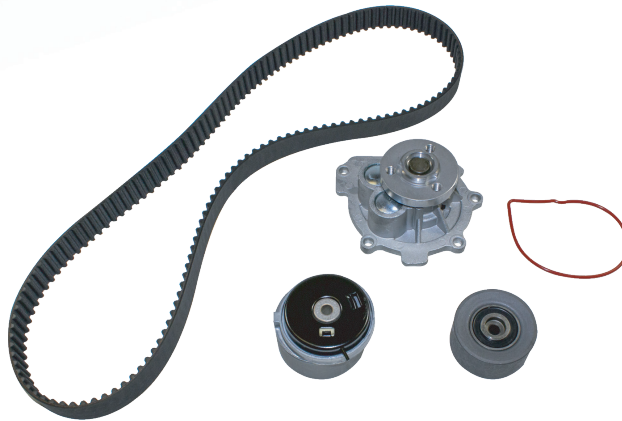

## Timing Belt Kit

Check out what's new this month!

GMB NO.	MAKE	MODEL	YEAR	ENGINE	VIO
3430-0338	CHEVROLET	CRUZE	2016-10	1.8L	1,756,583

GMB NO.	MAKE	MODEL	YEAR	ENGINE	VIO
3480-1333	VOLKSWAGEN	BEETLE GOLF JETTA	2006-04	1.9L	484,799