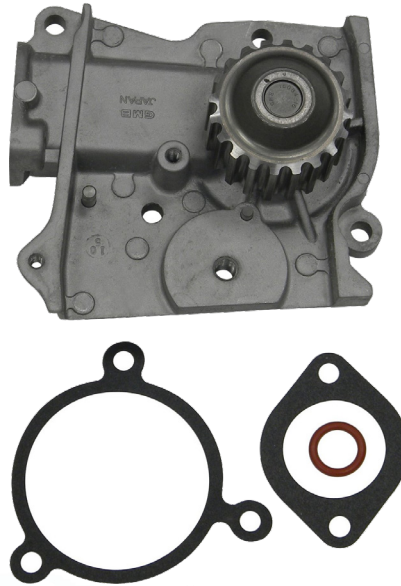

Water Pump

To follow the OE design change, we superseded part number **196-2210** with **145-1290**.
When you are ready to order, please order **145-1290**.

ORDER THIS NUMBER

*Obsolete

GMB NO.	MAKE	MODEL	YEAR	ENGINE	VIO	OE NO.
145-1290	MAZDA	626 B2000	1987-84 1987-86	L4-2.0L	33,984	FE7915010RMJ