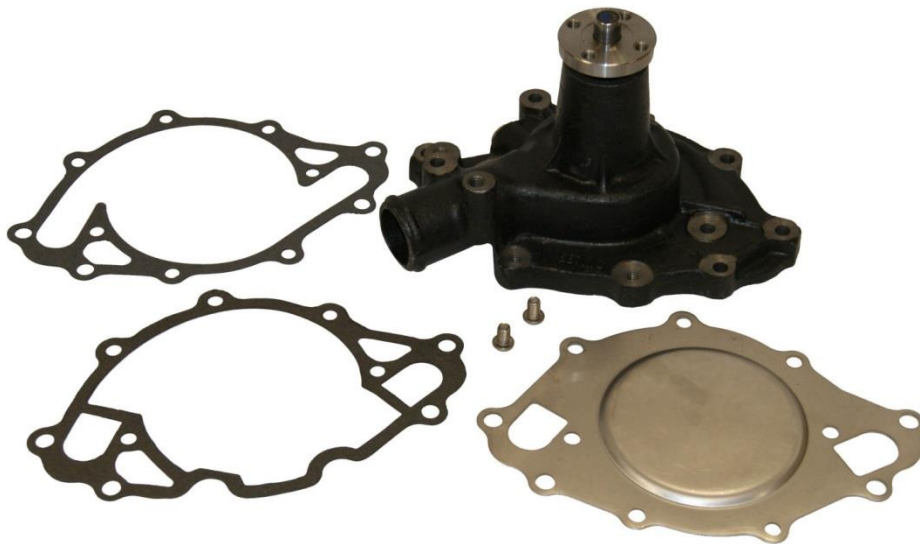

WATER PUMP PARTS NOTIFICATION

This part number will no longer be in service.
Please contact a GMB Sales Representative for more information.

MAKE	ENGINE	OE NO	GMB NO
COMMANDER	V8-4.3, 5.0, 5.7L	D4JE8501AA F5JZ8501CA	125-5074
MERCUISER	V8-3.7, 4.1, 5.0L		
PLEASURE CRAFT	V8-5.0, 5.7L		