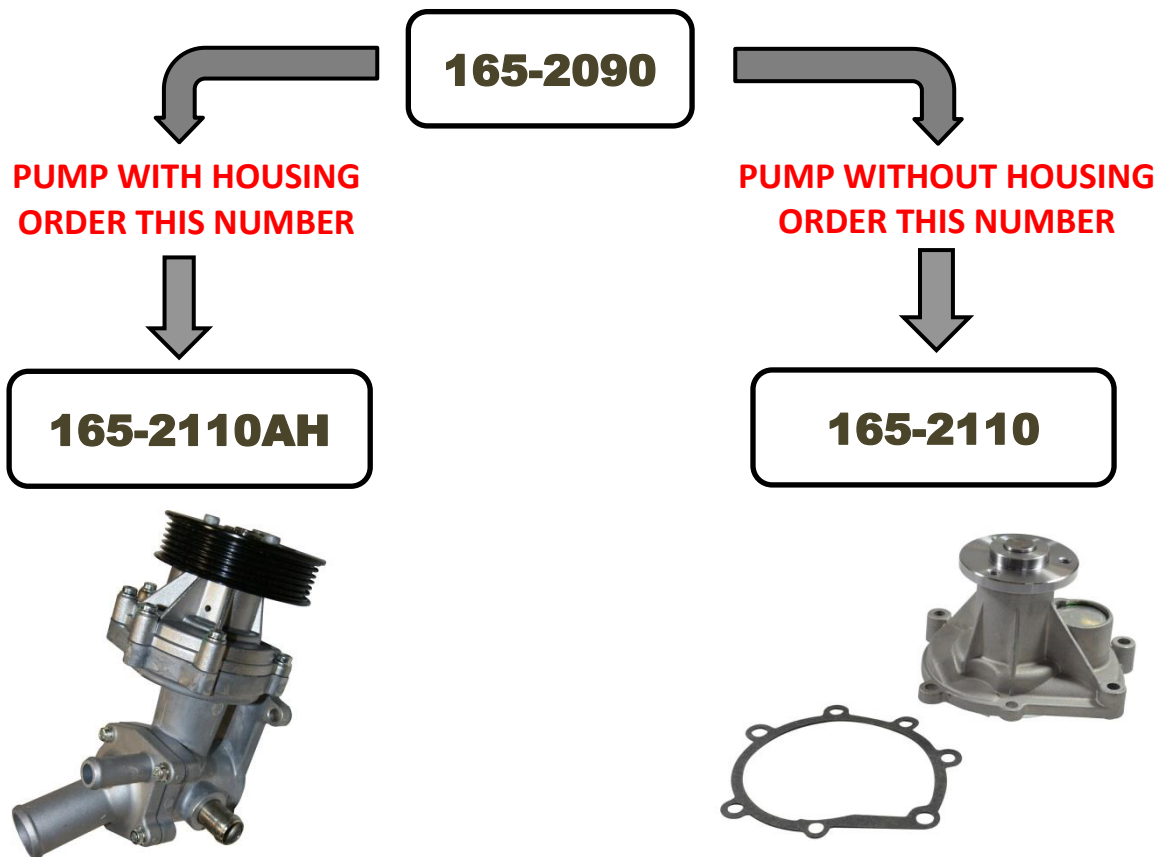

WATER PUMP

TECHNICAL UPDATE

In order to provide a greater number of choices to our customers, GMB will now be offering two Water Pump options for 2004-06 Chevrolet Epicas and Suzuki Veronas. Current 165-2090 (comes with pulley and housing) will be split into two different numbers going forward.

MAKE	MODEL	YEAR	ENGINE	OE NO
CHEVROLET	EPICA	06-04	L6-2.5L	25181875
SUZUKI	VERONA	06-04	L6-2.5L	1740086Z03