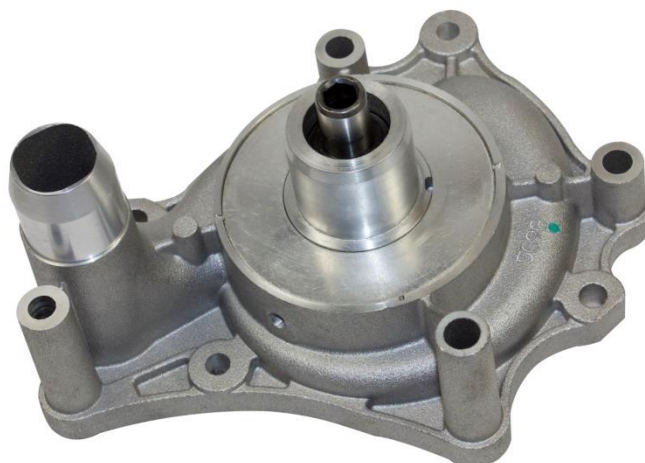

WATER PUMP

NEW PART NUMBERS IN STOCK!

MAKE	MODEL	YEAR	ENGINE	OE NO	GMB NO
AUDI	A6 QUATTRO	11-07	V8-4.2L	079121014F	180-2450
AUDI	A8 QUATTRO	12-07	V8-4.2L		
AUDI	Q7	10-07	V8-4.2L		
AUDI	RS4	08-07	V8-4.2L		
AUDI	RS5	15-13	V8-4.2L		
AUDI	S5	12-08	V8-4.2L		
AUDI	S6	11-07	V10-5.2L		
AUDI	S8	09-07	V10-5.2L		
VOLKSWAGEN	TOUAREG	09-07	V8-4.2L		

HEAVY DUTY – OTHER MOTIVE

DESCRIPTION	OE NO	GMB NO
CUMMINS C SERIES; LONG NOSE PUMP FOR MARINE ENGINE	3800975	196-2330

MAKE	MODEL	YEAR	ENGINE	OE NO	GMB NO
BLUE BIRD	ALL AMERICAN	96-92	L6-8.3L	3800976	196-2340
FREIGHTLINER	FL SERIES	96-94	L6-8.3L		
KENWORTH	K SERIES	97-88	L6-8.3L		
PETERBILT	ALL	96-87	L6-8.3L		
WHITE/GMC	WX SERIES	95-91	L6-8.3L		
CUMMINS C SERIES L6-8.3L ENGINES; LONG NOSE PUMP WITH HARDENED PULLEY					